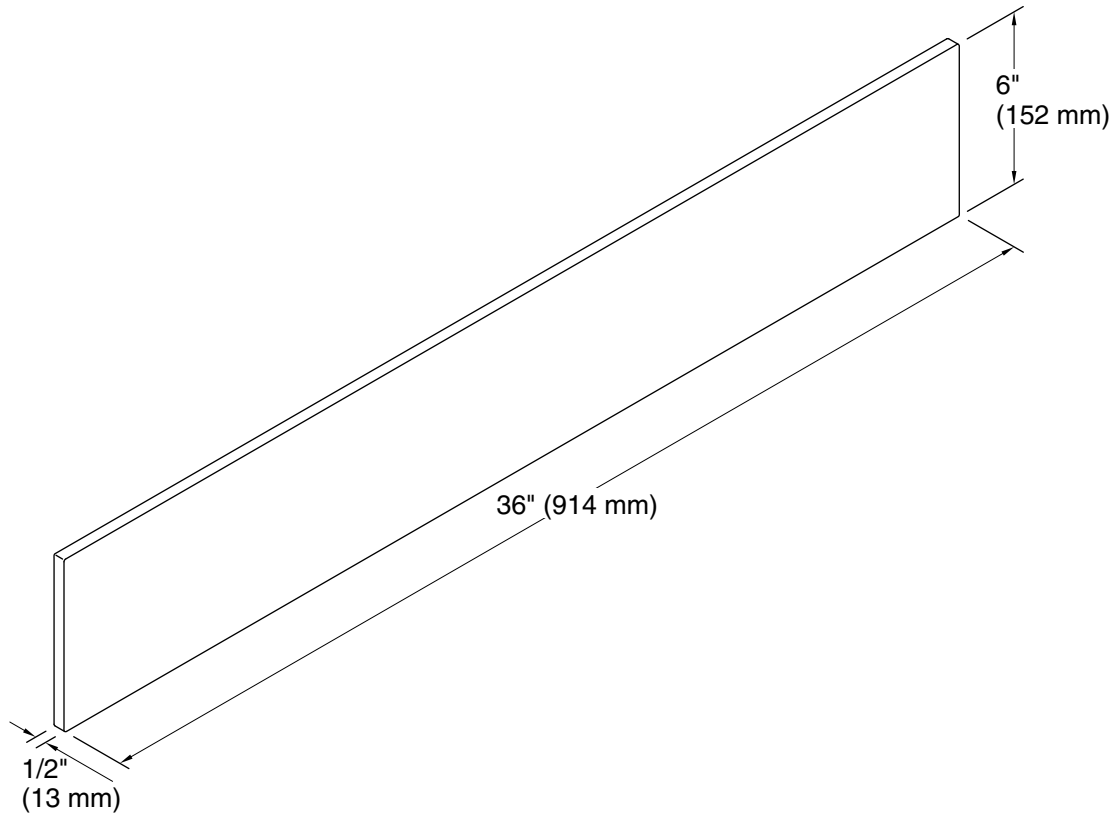

Features

- Finishes off the top of a shower knee wall
- Coordinates with Choreograph shower walls

Material

- Solid surface

Installation

- Field trimmable

Codes/Standards

None Applicable

Technical Information

All product dimensions are nominal.

Material: Solid Surface

Notes

Install this product according to the installation instructions.